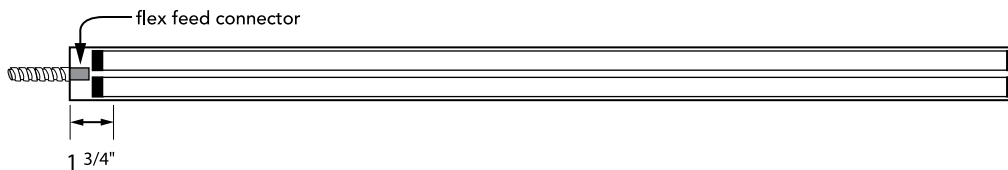

BFL252

type:

LINEAR T8 FLUORESCENT

remote ballast two lamp T8 fluorescent fixture

- SPECIFICATIONS**
- Fully assembled housing is formed, 20 ga. steel, chemically treated to resist corrosion and enhance paint adhesion
 - Standard finish is high reflectance white powder coat, applied post production
 - Installed end feed connector accepts 3/8" steel flex conduit (available separately)
 - Wired with 12' leads for instant start ballast operation
 - Easy mounting through provided holes in housing
 - Available for two T8 13W, 14W, 15W, 17W, 25W, 32W or 40W linear fluorescent lamps
 - UL and ULC listed for dry and damp locations
 - Requires a remote ballast and enclosure (ordered separately)
 - IBEW manufactured and labeled
 - Made in the U.S.A.

NOTE: Lamp holders are wired for instant start ballasts. For rapid start wiring, add suffix "/RS" to catalog number.

PROFILE

PLAN

SPECIFICATION / ORDER FORMAT		DIMENSIONAL INFO.	
model no.	options	lamp	overall length
BFL252-13	/RS - rapid start wiring (for program start or dimming ballasts)	2 x 13w T8	13-1/2"
BFL252-14	/DL - damp location	2 x 14w T8	16-1/2"
BFL252-15	/CU - custom finish (consult factory)	2 x 15w T8	19-1/2"
BFL252-17		2 x 17w T8	25-1/2"
BFL252-25		2 x 25w T8	37-1/2"
BFL252-32		2 x 32w T8	49-1/2"
BFL252-40		2 x 40w T8	61-1/2"