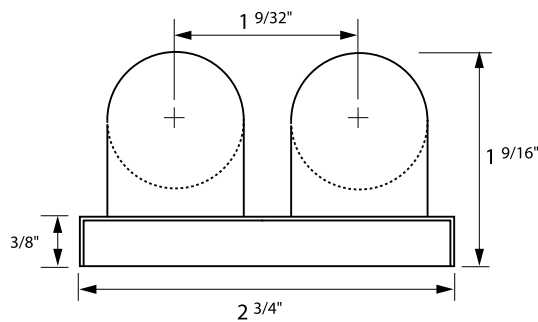

BFL252

type:

LINEAR T8 FLUORESCENT

remote ballast two lamp T8 fluorescent fixture

- SPECIFICATIONS**
- Fully assembled housing is formed, 20 ga. steel, chemically treated to resist corrosion and enhance paint adhesion
 - Standard finish is high reflectance white powder coat, applied post production
 - Installed end feed connector accepts 3/8" steel flex conduit (available separately)
 - Wired with 12' leads for instant start ballast operation
 - Easy mounting through provided holes in housing
 - Available for two T8 13W, 14W, 15W, 17W, 25W, 32W or 40W linear fluorescent lamps
 - UL and ULC listed for dry and damp locations
 - Requires a remote ballast and enclosure (ordered separately)
 - IBEW manufactured and labeled
 - Made in the U.S.A.

NOTE: Lamp holders are wired for instant start ballasts. For rapid start wiring, add suffix "/RS" to catalog number.

PROFILE

PLAN

SPECIFICATION / ORDER FORMAT		DIMENSIONAL INFO.	
model no.	options	lamp	overall length
BFL252-13	/RS - rapid start wiring (for program start or dimming ballasts)	2 x 13w T8	13-1/2"
BFL252-14	/DL - damp location	2 x 14w T8	16-1/2"
BFL252-15	/CU - custom finish (consult factory)	2 x 15w T8	19-1/2"
BFL252-17		2 x 17w T8	25-1/2"
BFL252-25		2 x 25w T8	37-1/2"
BFL252-32		2 x 32w T8	49-1/2"
BFL252-40		2 x 40w T8	61-1/2"

TUBE GUARD |

TG Tube Guard (sold by the foot) ft.
NOTE: Two tubes required per fixture

REFLECTORS | 20 ga. steel construction, white powder coat finish (consult factory for optional reflector materials and finishes)