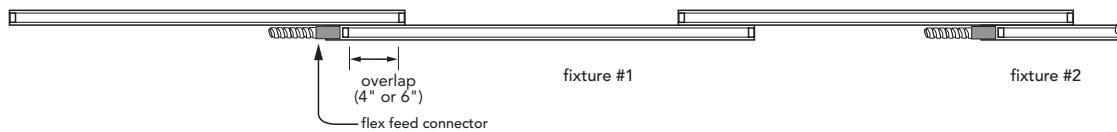

# BFL270-S

type:

## LINEAR T5 FLUORESCENT

remote ballast stagger T5 fluorescent fixture

- SPECIFICATIONS |**
- Fully assembled housing is formed, 20 ga. steel, chemically treated to resist corrosion and enhance paint adhesion
  - Standard finish is high reflectance white powder coat, applied post production
  - Rotational locking lamp holders
  - Installed end feed connector accepts 3/8" steel flex conduit (available separately)
  - Wired with 12' leads
  - Easy mounting through provided holes in housing
  - Available for two T5 14W, 21W, 28W, 35W and high output 24W, 39W, 54W, 80W linear fluorescent lamps
  - Available lamp overlaps of 4" or 6"
  - UL and ULC listed for dry and damp locations
  - May be used in conjunction with BFL270 single lamp fixture to terminate runs
  - Requires a remote ballast and enclosure (ordered separately)
  - IBEW

**NOTE:** Lamp holders are wired for rapid start ballasts.

SPECIFICATION / ORDER FORMAT		DIMENSIONAL INFO.		
model no.	options	lamp	overlap	overall length
BFL270-S14/4/RS	/DL - damp location	2 x 14w T5	4"	40-1/8"
BFL270-S21/4/RS	/CU - custom finish (consult factory)	2 x 21w T5	4"	63-3/4"
BFL270-S28/4/RS		2 x 28w T5	4"	87-1/4"
BFL270-S35/4/RS		2 x 35w T5	4"	111"
BFL270-S24/4/RS		2 x 24w T5 HO	4"	40-1/8"
BFL270-S39/4/RS		2 x 39w T5 HO	4"	63-3/4"
BFL270-S54/4/RS		2 x 54w T5 HO	4"	87-1/4"
BFL270-S80/4/RS		2 x 80w T5 HO	4"	111"
BFL270-S14/6/RS		2 x 14w T5	6"	38-1/8"
BFL270-S21/6/RS		2 x 21w T5	6"	61-3/4"
BFL270-S28/6/RS		2 x 28w T5	6"	85-1/4"
BFL270-S35/6/RS		2 x 35w T5	6"	109"
BFL270-S24/6/RS		2 x 24w T5 HO	6"	38-1/8"
BFL270-S39/6/RS		2 x 39w T5 HO	6"	61-3/4"
BFL270-S54/6/RS		2 x 54w T5 HO	6"	85-1/4"
BFL270-S80/6/RS		2 x 80w T5 HO	6"	109"