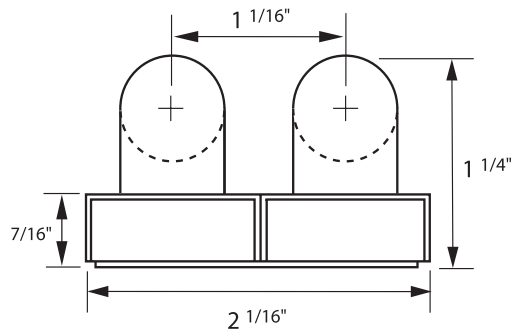

## LINEAR T5 FLUORESCENT

remote ballast stagger T5 fluorescent fixture

- SPECIFICATIONS |**
- Fully assembled housing is formed, 20 ga. steel, chemically treated to resist corrosion and enhance paint adhesion
  - Standard finish is high reflectance white powder coat, applied post production
  - Rotational locking lamp holders
  - Installed end feed connector accepts 3/8" steel flex conduit (available separately)
  - Wired with 12' leads
  - Easy mounting through provided holes in housing
  - Available for two T5 14W, 21W, 28W, 35W and high output 24W, 39W, 54W, 80W linear fluorescent lamps
  - Available lamp overlaps of 4" or 6"
  - UL and ULC listed for dry and damp locations
  - May be used in conjunction with BFL270 single lamp fixture to terminate runs
  - Requires a remote ballast and enclosure (ordered separately)
  - IBEW

**NOTE:** Lamp holders are wired for rapid start ballasts.

SPECIFICATION / ORDER FORMAT		DIMENSIONAL INFO.		
model no.	options	lamp	overlap	overall length
BFL270-S14/4/RS	/DL - damp location	2 x 14w T5	4"	40-1/8"
BFL270-S21/4/RS	/CU - custom finish (consult factory)	2 x 21w T5	4"	63-3/4"
BFL270-S28/4/RS		2 x 28w T5	4"	87-1/4"
BFL270-S35/4/RS		2 x 35w T5	4"	111"
BFL270-S24/4/RS		2 x 24w T5 HO	4"	40-1/8"
BFL270-S39/4/RS		2 x 39w T5 HO	4"	63-3/4"
BFL270-S54/4/RS		2 x 54w T5 HO	4"	87-1/4"
BFL270-S80/4/RS		2 x 80w T5 HO	4"	111"
BFL270-S14/6/RS		2 x 14w T5	6"	38-1/8"
BFL270-S21/6/RS		2 x 21w T5	6"	61-3/4"
BFL270-S28/6/RS		2 x 28w T5	6"	85-1/4"
BFL270-S35/6/RS		2 x 35w T5	6"	109"
BFL270-S24/6/RS		2 x 24w T5 HO	6"	38-1/8"
BFL270-S39/6/RS		2 x 39w T5 HO	6"	61-3/4"
BFL270-S54/6/RS		2 x 54w T5 HO	6"	85-1/4"
BFL270-S80/6/RS		2 x 80w T5 HO	6"	109"