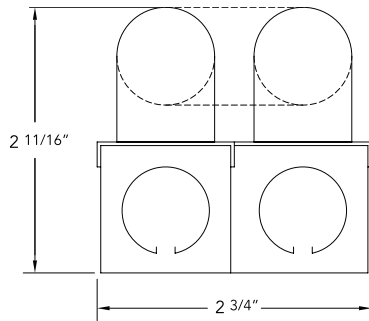

### LINEAR T8 FLUORESCENT

low profile diagonal stagger T8 fluorescent fixture

- SPECIFICATIONS |**
- Fully assembled housing is formed and welded, 20 ga. steel, chemically treated to resist corrosion and enhance paint adhesion
  - Standard finish is high reflectance white powder coat, applied post production
  - Knock-outs accept standard electrical fittings (by others)
  - Rotational locking lamp holders
  - Available for T8 17W, 25W, 32W or 40W linear fluorescent lamps
  - Available lamp overlaps of 4" or 6"
  - Standard Universal electronic high power factor ballast is pre-wired to the lamp holders
  - Dimming and emergency battery back up options available (**consult factory for availability and system compatibility**)
  - UL and ULC listed for dry and damp locations
  - IBEW manufactured and labeled
  - Made in the U.S.A.