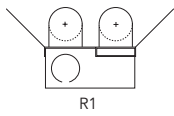

TUBE GUARD |

TG Tube Guard (sold by the foot) ___ft.

REFLECTORS | 20 ga. steel construction, white powder coat finish (consult factory for optional reflector materials and finishes)

SYMMETRICAL
BDS850-R1-17
BDS850-R1-25
BDS850-R1-32
BDS850-R1-40

for fixture models
BDS850-17
BDS850-25
BDS850-32
BDS850-40