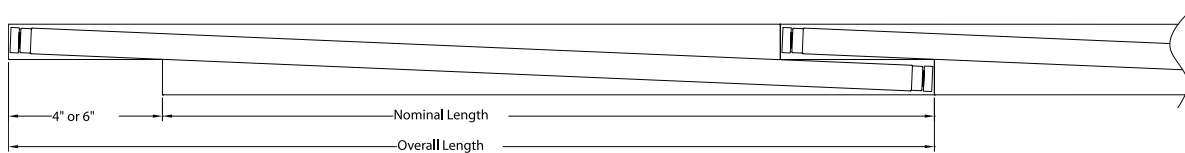

## BDS850

type:

### LINEAR T8 FLUORESCENT

low profile diagonal stagger T8 fluorescent fixture

- SPECIFICATIONS |**
- Fully assembled housing is formed and welded, 20 ga. steel, chemically treated to resist corrosion and enhance paint adhesion
  - Standard finish is high reflectance white powder coat, applied post production
  - Knock-outs accept standard electrical fittings (by others)
  - Rotational locking lamp holders
  - Available for T8 17W, 25W, 32W or 40W linear fluorescent lamps
  - Available lamp overlaps of 4" or 6"
  - Standard Universal electronic high power factor ballast is pre-wired to the lamp holders
  - Dimming and emergency battery back up options available (**consult factory for availability and system compatibility**)
  - UL and ULC listed for dry and damp locations
  - IBEW manufactured and labeled
  - Made in the U.S.A.

SPECIFICATION / ORDER FORMAT			DIMENSIONAL INFO.		
model no.	voltage	options	lamp	overlap	overall length
BDS850-17/4	/UNV	Dimming - (consult factory)	17w T8	4"	24-1/8"
BDS850-25/4		/EB - emergency ballast (consult factory)	25w T8	4"	36-1/8"
BDS850-32/4		/DL - damp location	32w T8	4"	48-1/8"
BDS850-40/4		/CU - custom finish (consult factory)	40w T8	4"	60-1/8"
BDS850-17/6			17w T8	6"	24-1/8"
BDS850-25/6			25w T8	6"	36-1/8"
BDS850-32/6			32w T8	6"	48-1/8"
BDS850-40/6			40w T8	6"	60-1/8"