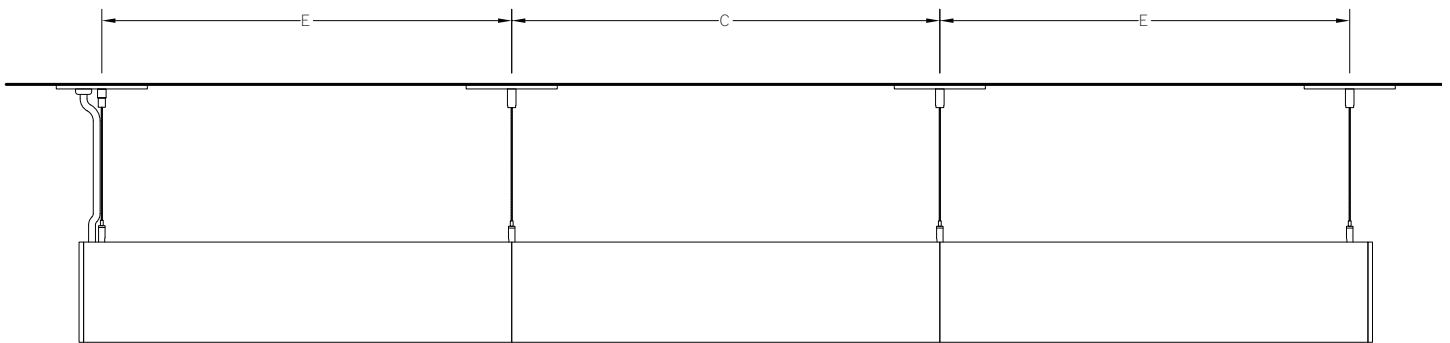

LENGTH / MOUNTING DIMENSIONS

ORDERING CODE	LENGTH A	LENGTH B	LENGTH C	LENGTH D	LENGTH E
2	22-5/8"	22-3/8"	22-1/8"	21-1/8"	21-5/8"
3	33-5/8"	33-3/8"	33-1/8"	32-1/8"	32-5/8"
4	44-5/8"	44-3/8"	44-1/8"	43-1/8"	43-5/8"
5	55-5/8"	55-3/8"	55-1/8"	54-1/8"	54-5/8"
6	66-5/8"	66-3/8"	66-1/8"	65-1/8"	65-5/8"
7	77-5/8"	77-3/8"	77-1/8"	76-1/8"	76-5/8"
8	88-5/8"	88-3/8"	88-1/8"	87-1/8"	87-5/8"

Rear View - Wall Mount Continuous Run Option

RUN INFORMATION

Side View - Cable Suspended Single Fixture

SN

Side View - Cable Suspended Continuous Run Option

ST

AD

TR