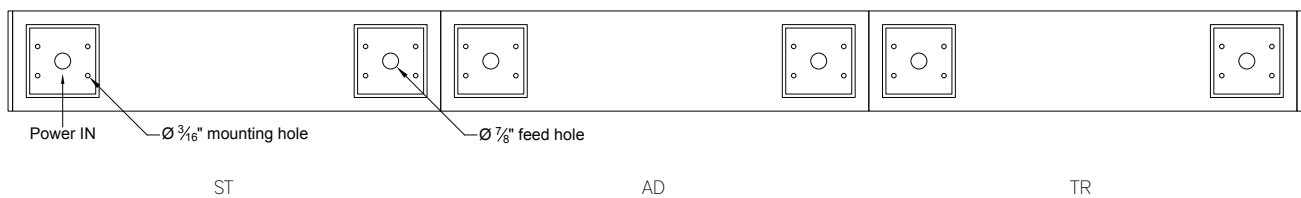

LENGTH / MOUNTING DIMENSIONS

ORDERING CODE	LENGTH A	LENGTH B	LENGTH C	LENGTH D	LENGTH E
2	22-5/8"	22-3/8"	22-1/8"	21-1/8"	21-5/8"
3	33-5/8"	33-3/8"	33-1/8"	32-1/8"	32-5/8"
4	44-5/8"	44-3/8"	44-1/8"	43-1/8"	43-5/8"
5	55-5/8"	55-3/8"	55-1/8"	54-1/8"	54-5/8"
6	66-5/8"	66-3/8"	66-1/8"	65-1/8"	65-5/8"
7	77-5/8"	77-3/8"	77-1/8"	76-1/8"	76-5/8"
8	88-5/8"	88-3/8"	88-1/8"	87-1/8"	87-5/8"

RUN CONFIGURATION INFORMATION

ORDERING CODE	DESCRIPTION
SN	Single
ST	Starter
AD	Adder
TR	Terminator

RUN INFORMATION

Plan - Wall Mount Single Fixture Option

Rear View - Wall Mount Single Fixture Option

Plan - Wall Mount Continuous Run Option

Rear View - Wall Mount Continuous Run Option

RUN INFORMATION

Side View - Cable Suspended Single Fixture

SN

Side View - Cable Suspended Continuous Run Option

ST

AD

TR