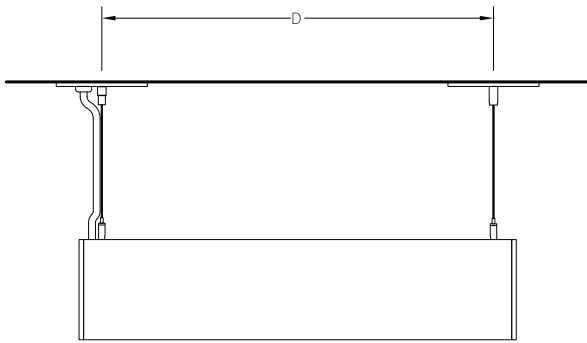

LENGTH / MOUNTING DIMENSIONS

ORDERING CODE	LENGTH A	LENGTH B	LENGTH C	LENGTH D	LENGTH E
2	22-5/8"	22-3/8"	22-1/8"	21-1/8"	21-5/8"
3	33-5/8"	33-3/8"	33-1/8"	32-1/8"	32-5/8"
4	44-5/8"	44-3/8"	44-1/8"	43-1/8"	43-5/8"
5	55-5/8"	55-3/8"	55-1/8"	54-1/8"	54-5/8"
6	66-5/8"	66-3/8"	66-1/8"	65-1/8"	65-5/8"
7	77-5/8"	77-3/8"	77-1/8"	76-1/8"	76-5/8"
8	88-5/8"	88-3/8"	88-1/8"	87-1/8"	87-5/8"

RUN CONFIGURATION INFORMATION

ORDERING CODE	DESCRIPTION
SN	Single
ST	Starter
AD	Adder
TR	Terminator

RUN INFORMATION

Plan - Wall Mount Single Fixture Option

Rear View - Wall Mount Single Fixture Option

Plan - Wall Mount Continuous Run Option

Rear View - Wall Mount Continuous Run Option

RUN INFORMATION

Side View - Cable Suspended Single Fixture

SN

Side View - Cable Suspended Continuous Run Option

ST

AD

TR