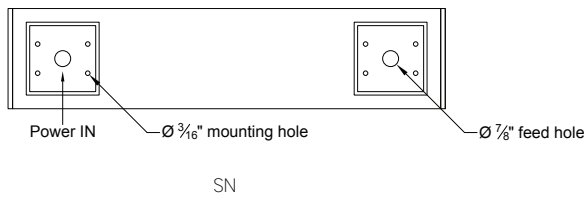

LENGTH / MOUNTING DIMENSIONS

ORDERING CODE	LENGTH A	LENGTH B	LENGTH C	LENGTH D	LENGTH E
2	22-5/8"	22-3/8"	22-1/8"	21-1/8"	21-5/8"
3	33-5/8"	33-3/8"	33-1/8"	32-1/8"	32-5/8"
4	44-5/8"	44-3/8"	44-1/8"	43-1/8"	43-5/8"
5	55-5/8"	55-3/8"	55-1/8"	54-1/8"	54-5/8"
6	66-5/8"	66-3/8"	66-1/8"	65-1/8"	65-5/8"
7	77-5/8"	77-3/8"	77-1/8"	76-1/8"	76-5/8"
8	88-5/8"	88-3/8"	88-1/8"	87-1/8"	87-5/8"

RUN CONFIGURATION INFORMATION

ORDERING CODE	DESCRIPTION
SN	Single
ST	Starter
AD	Adder
TR	Terminator

RUN INFORMATION

Plan - Wall Mount Single Fixture Option

Rear View - Wall Mount Single Fixture Option

Plan - Wall Mount Continuous Run Option

Rear View - Wall Mount Continuous Run Option

RUN INFORMATION

Side View - Cable Suspended Single Fixture

SN

Side View - Cable Suspended Continuous Run Option

ST

AD

TR