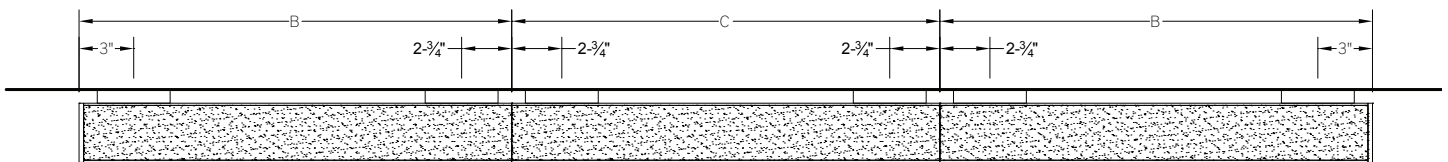

LENGTH / MOUNTING DIMENSIONS

ORDERING CODE	LENGTH A	LENGTH B	LENGTH C	LENGTH D	LENGTH E
2	22-5/8"	22-3/8"	22-1/8"	21-1/8"	21-5/8"
3	33-5/8"	33-3/8"	33-1/8"	32-1/8"	32-5/8"
4	44-5/8"	44-3/8"	44-1/8"	43-1/8"	43-5/8"
5	55-5/8"	55-3/8"	55-1/8"	54-1/8"	54-5/8"
6	66-5/8"	66-3/8"	66-1/8"	65-1/8"	65-5/8"
7	77-5/8"	77-3/8"	77-1/8"	76-1/8"	76-5/8"
8	88-5/8"	88-3/8"	88-1/8"	87-1/8"	87-5/8"

RUN CONFIGURATION INFORMATION

ORDERING CODE	DESCRIPTION
SN	Single
ST	Starter
AD	Adder
TR	Terminator

RUN INFORMATION

Plan - Wall Mount Single Fixture Option

Rear View - Wall Mount Single Fixture Option

Plan - Wall Mount Continuous Run Option

Rear View - Wall Mount Continuous Run Option

RUN INFORMATION

Side View - Cable Suspended Single Fixture

SN

Side View - Cable Suspended Continuous Run Option

ST

AD

TR