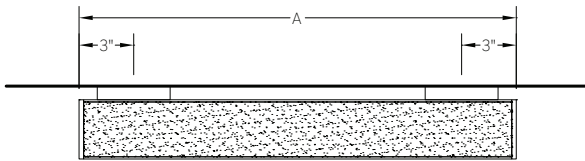

LENGTH / MOUNTING DIMENSIONS

ORDERING CODE	LENGTH A	LENGTH B	LENGTH C	LENGTH D	LENGTH E
2	22-5/8"	22-3/8"	22-1/8"	21-1/8"	21-5/8"
3	33-5/8"	33-3/8"	33-1/8"	32-1/8"	32-5/8"
4	44-5/8"	44-3/8"	44-1/8"	43-1/8"	43-5/8"
5	55-5/8"	55-3/8"	55-1/8"	54-1/8"	54-5/8"
6	66-5/8"	66-3/8"	66-1/8"	65-1/8"	65-5/8"
7	77-5/8"	77-3/8"	77-1/8"	76-1/8"	76-5/8"
8	88-5/8"	88-3/8"	88-1/8"	87-1/8"	87-5/8"

RUN CONFIGURATION INFORMATION

ORDERING CODE	DESCRIPTION
SN	Single
ST	Starter
AD	Adder
TR	Terminator

RUN INFORMATION

Plan - Wall Mount Single Fixture Option

Rear View - Wall Mount Single Fixture Option

Plan - Wall Mount Continuous Run Option

Rear View - Wall Mount Continuous Run Option

RUN INFORMATION

Side View - Cable Suspended Single Fixture

SN

Side View - Cable Suspended Continuous Run Option

ST

AD

TR