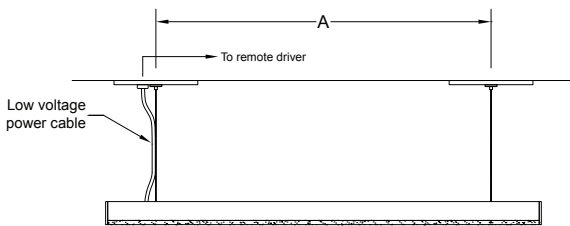

BSS500 | TUBULAR RUN INFORMATION

LENGTH / MOUNTING DIMENSIONS

ORDERING CODE	LENGTH A	LENGTH B	LENGTH C
2	16-7/8"	19-13/16"	22-3/4"
3	28-1/16"	31"	33-15/16"
4	39-1/4"	42-3/16"	45-1/8"
5	50-7/16"	53-3/8"	56-5/16"
6	61-5/8"	64-9/16"	67-1/2"
7	72-13/16"	75-3/4"	78-11/16"
8	84"	86-15/16"	89-7/8"

RUN CONFIGURATION INFORMATION

ORDERING CODE	DESCRIPTION
SN	Single
ST	Starter
AD	Adder
TR	Terminator

RUN INFORMATION

Side View - Cable Mount Single Fixture Option

Side View - Single Fixture Option

SN

Side View - Cable Mount Continuous Run Option