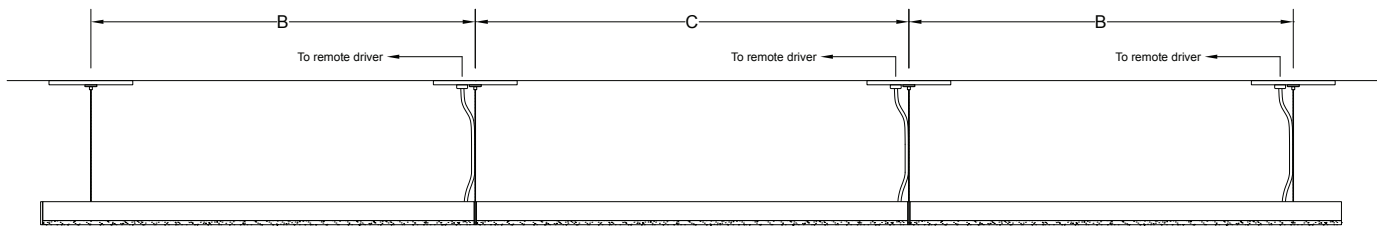

BSS500 | TUBULAR RUN INFORMATION

LENGTH / MOUNTING DIMENSIONS

ORDERING CODE	LENGTH A	LENGTH B	LENGTH C
2	16-7/8"	19-13/16"	22-3/4"
3	28-1/16"	31"	33-15/16"
4	39-1/4"	42-3/16"	45-1/8"
5	50-7/16"	53-3/8"	56-5/16"
6	61-5/8"	64-9/16"	67-1/2"
7	72-13/16"	75-3/4"	78-11/16"
8	84"	86-15/16"	89-7/8"

RUN CONFIGURATION INFORMATION

ORDERING CODE	DESCRIPTION
SN	Single
ST	Starter
AD	Adder
TR	Terminator

RUN INFORMATION

Side View - Cable Mount Single Fixture Option

Side View - Single Fixture Option

SN

Side View - Cable Mount Continuous Run Option

Side View - Continuous Option

ST

AD

TR