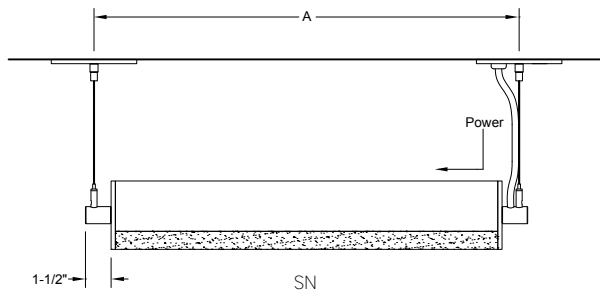

CABLE CENTER DIMENSIONS

ORDERING CODE	LENGTH A	LENGTH B
26	25-5/8"	25-1/8"
37	36-5/8"	36-1/8"
48	47-5/8"	47-1/8"
59	58-5/8"	58-1/8"
70	69-5/8"	69-1/8"
81	80-5/8"	80-1/8"
92	91-5/8"	91-1/8"

RUN CONFIGURATION INFORMATION

ORDERING CODE	DESCRIPTION
SN	Single
ST	Starter
AD	Adder
TR	Terminator

RUN INFORMATION

Side View - Single Fixture Option

Side View - Continuous Option