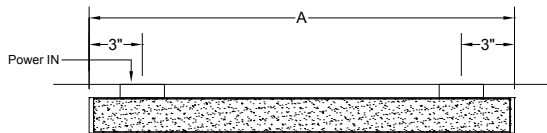

LENGTH / MOUNTING DIMENSIONS

ORDERING CODE	LENGTH A	LENGTH B	LENGTH C	LENGTH D	LENGTH E
2	22-5/8"	22-3/8"	22-1/8"	21-1/8"	21-5/8"
3	33-5/8"	33-3/8"	33-1/8"	32-1/8"	32-5/8"
4	44-5/8"	44-3/8"	44-1/8"	43-1/8"	43-5/8"
5	55-5/8"	55-3/8"	55-1/8"	54-1/8"	54-5/8"
6	66-5/8"	66-3/8"	66-1/8"	65-1/8"	65-5/8"
7	77-5/8"	77-3/8"	77-1/8"	76-1/8"	76-5/8"
8	88-5/8"	88-3/8"	88-1/8"	87-1/8"	87-5/8"

RUN CONFIGURATION INFORMATION

ORDERING CODE	DESCRIPTION
SN	Single
ST	Starter
AD	Adder
TR	Terminator

RUN INFORMATION

Plan - Wall Mount Single Fixture Option

SN

Plan - Wall Mount Continuous Run Option