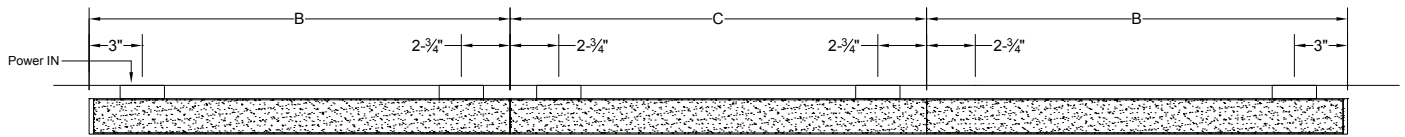

## LENGTH / MOUNTING DIMENSIONS

ORDERING CODE	LENGTH A	LENGTH B	LENGTH C	LENGTH D	LENGTH E
2	22-5/8"	22-3/8"	22-1/8"	21-1/8"	21-5/8"
3	33-5/8"	33-3/8"	33-1/8"	32-1/8"	32-5/8"
4	44-5/8"	44-3/8"	44-1/8"	43-1/8"	43-5/8"
5	55-5/8"	55-3/8"	55-1/8"	54-1/8"	54-5/8"
6	66-5/8"	66-3/8"	66-1/8"	65-1/8"	65-5/8"
7	77-5/8"	77-3/8"	77-1/8"	76-1/8"	76-5/8"
8	88-5/8"	88-3/8"	88-1/8"	87-1/8"	87-5/8"

## RUN CONFIGURATION INFORMATION

ORDERING CODE	DESCRIPTION
SN	Single
ST	Starter
AD	Adder
TR	Terminator

## RUN INFORMATION

Plan - Wall Mount Single Fixture Option

SN

Plan - Wall Mount Continuous Run Option

ST

AD

TR

Side View - Cable Suspended Single Fixture Option