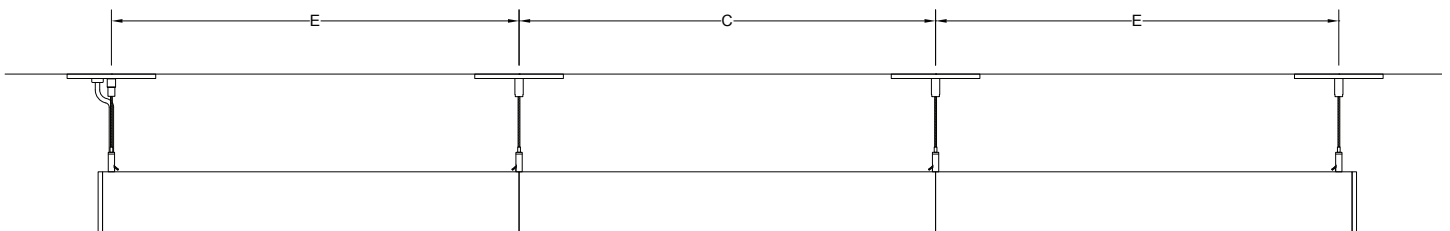

## LENGTH / MOUNTING DIMENSIONS

ORDERING CODE	LENGTH A	LENGTH B	LENGTH C	LENGTH D	LENGTH E
2	22-5/8"	22-3/8"	22-1/8"	21-1/8"	21-5/8"
3	33-5/8"	33-3/8"	33-1/8"	32-1/8"	32-5/8"
4	44-5/8"	44-3/8"	44-1/8"	43-1/8"	43-5/8"
5	55-5/8"	55-3/8"	55-1/8"	54-1/8"	54-5/8"
6	66-5/8"	66-3/8"	66-1/8"	65-1/8"	65-5/8"
7	77-5/8"	77-3/8"	77-1/8"	76-1/8"	76-5/8"
8	88-5/8"	88-3/8"	88-1/8"	87-1/8"	87-5/8"

## RUN INFORMATION

Plan - Wall Mount Single Fixture Option

SN

Plan - Wall Mount Continuous Run Option

ST

AD

TR

Side View - Cable Suspended Single Fixture Option

SN

Side View - Cable Suspended Continuous Run Option

ST

AD

TR