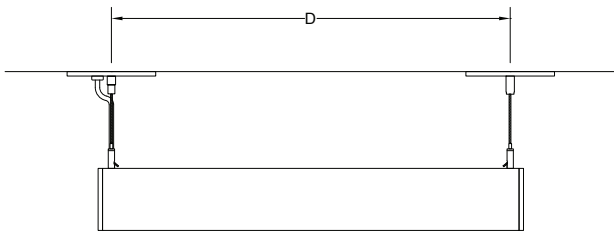

## LENGTH / MOUNTING DIMENSIONS

ORDERING CODE	LENGTH A	LENGTH B	LENGTH C	LENGTH D	LENGTH E
2	22-5/8"	22-3/8"	22-1/8"	21-1/8"	21-5/8"
3	33-5/8"	33-3/8"	33-1/8"	32-1/8"	32-5/8"
4	44-5/8"	44-3/8"	44-1/8"	43-1/8"	43-5/8"
5	55-5/8"	55-3/8"	55-1/8"	54-1/8"	54-5/8"
6	66-5/8"	66-3/8"	66-1/8"	65-1/8"	65-5/8"
7	77-5/8"	77-3/8"	77-1/8"	76-1/8"	76-5/8"
8	88-5/8"	88-3/8"	88-1/8"	87-1/8"	87-5/8"

## RUN INFORMATION

Plan - Wall Mount Single Fixture Option

SN

Plan - Wall Mount Continuous Run Option

ST

AD

TR

Side View - Cable Suspended Single Fixture Option

SN

Side View - Cable Suspended Continuous Run Option

ST

AD

TR