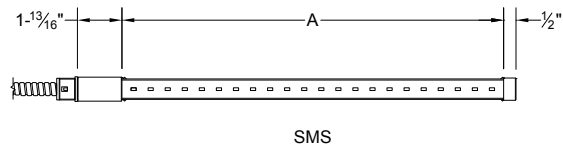

LENGTH / MOUNTING DIMENSIONS

ORDERING CODE	LENGTH			
	A	B	C	D
1	13-1/2"	13-11/16"	14-3/32"	13-7/8"
2	20-5/8"	20-13/16"	21-7/32"	21"
3	32-7/16"	32-5/8"	33-1/32"	32-13/16"
4	44-9/32"	44-15/32"	44-7/8"	44-21/32"

RUN INFORMATION

NOTE: Maximum illuminated run length is 40' with any combination of SK21 fixtures. SK21-MC mounting clips not illustrated but can be mounted where desired along the fixture length.

Single Fixture