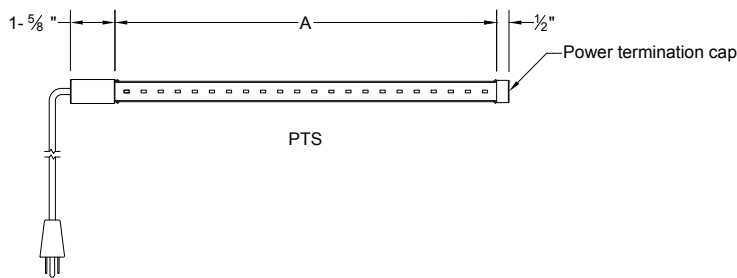

LENGTH / MOUNTING DIMENSIONS

ORDERING CODE	LENGTH			
	A	B	C	D
1	13-1/2"	13-11/16"	14-3/32"	13-7/8"
2	20-5/8"	20-13/16"	21-7/32"	21"
3	32-7/16"	32-5/8"	33-1/32"	32-13/16"
4	44-9/32"	44-15/32"	44-7/8"	44-21/32"

RUN INFORMATION

NOTE: Maximum illuminated run length is 40' with any combination of SK21 fixtures. SK21-MC mounting clips not illustrated but can be mounted where desired along the fixture length.

Single Fixture