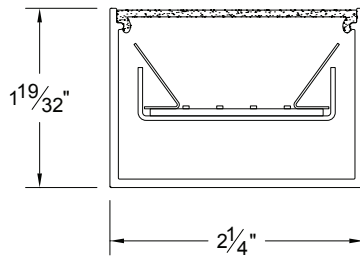

BFZ100-T | FRACTALZ GENERAL INFORMATION

Fractalz – 2-1/4" wide projecting linear LED luminaire

Project: _____ Type: _____

FEATURES

The BFZ100-T is part of the dynamic Fractalz series linear LED luminaires. The Through-Space fixture projects from walls, ceilings or the BFZ100-R recessed fixture and spans interior volumes with striking directional changes along the way.

SPECIFICATIONS

Fixture constructed of an extruded aluminum housing flat, frosted acrylic lens and heavy gauge, steel mounting brackets

Fixtures project into interior space from wall or ceiling surfaces

Up to three fixtures of any length can be joined in a run

Fixture ends mount to accessory flush mount wall plates or the Fractalz Recessed fixture

Flush mount wall plates mate to 4" square or octagonal junction boxes (supplied by others)

Available in nominal 21"-51" lengths

Fixtures wired with 10' low voltage leads

Included standard remote 120-277V driver offered with 0-10V dimming or non-dim

Standard output is 480 lumens per foot

LEDs available in 2700K, 3000K, 3500K, and 4000K, within a 3 step MacAdam ellipse, all with 80+ CRI typical

LED life rated at 50,000 hours

Limited five year warranty

SECTION

PERFORMANCE

NOMINAL LENGTH	LUMENS/ft.	WATTS/ft.	LUMINAIRE LUMENS	EFFICACY (LPW)
4'	480	4.9	2045	97

*Note: All data reflects fixtures with 3500K LEDs

BFZ100-T -