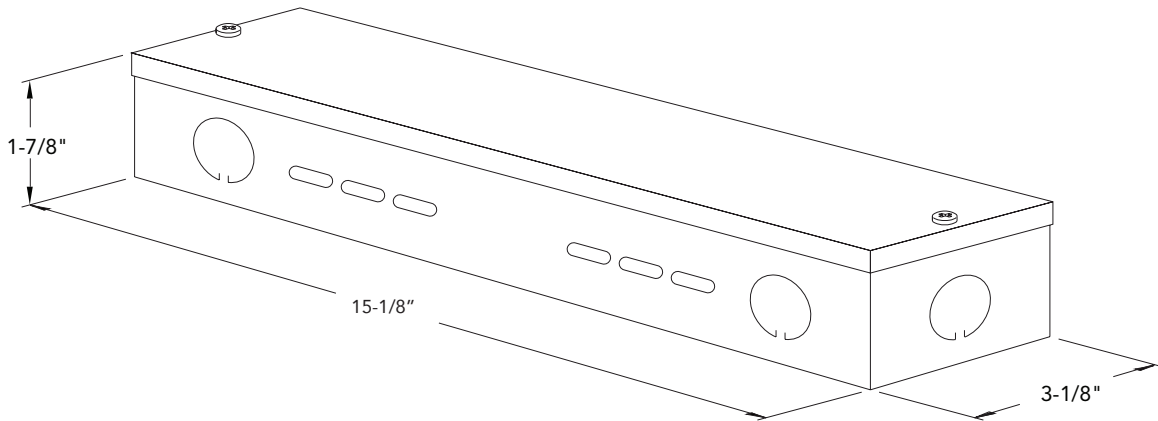

DRIVER

NOTE: Customer must provide the desired layout of up to three Through-Space fixtures in order for the factory to supply properly matched drivers.

Fractalz Through-Space fixtures are provided with a remote constant voltage driver and surface mount enclosure.