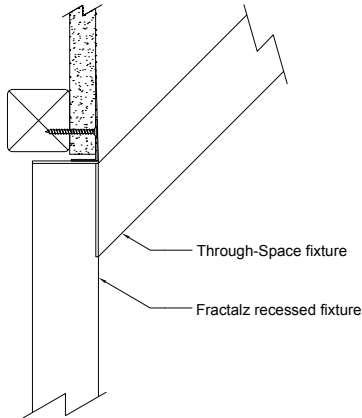

BFZ100-T | *FRACTALZ* GENERAL INFORMATION

Fractalz – 2-1/4" wide recessed flush mount LED luminaire

MOUNTING

Note: BFZ100-R recessed fixtures and junction boxes must be securely mounted to wall or ceiling framing to support cantilevered Through-Space fixtures

Mounting to BFZ100-R recessed fixture