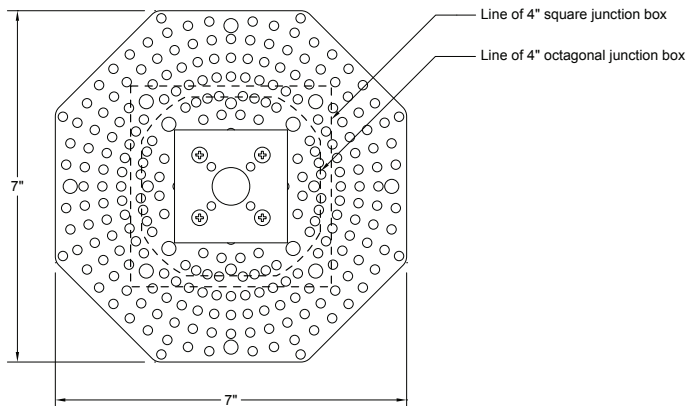

LENGTH DIMENSIONS

FIXTURE ORDERING CODE	LENGTH A	LENGTH B	LENGTH C
21	21"	17-13/16"	22-19/32"
27	27"	23-13/16"	28-19/32"
33	33"	29-13/16"	34-19/32"
39	39"	35-13/16"	40-19/32"
45	45"	41-13/16"	46-19/32"
51	51"	47-13/16"	52-19/32"