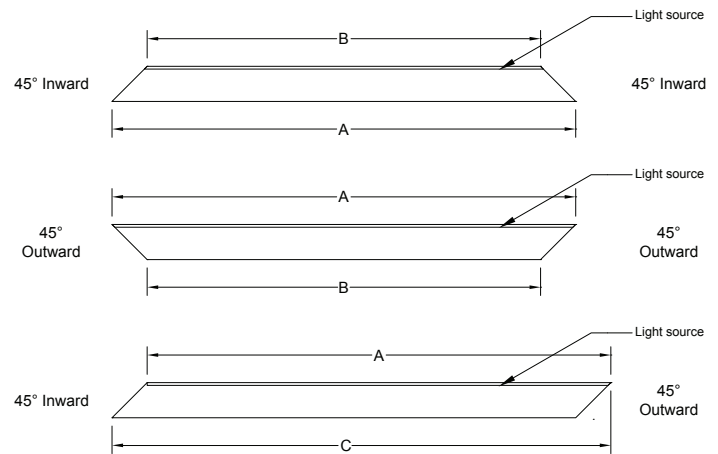

BFZ100T-MP45

Wall or hard ceiling mounting plate for 45° interface

- Use when a run of Through-Space fixtures originates or terminates at wall or hard ceiling at a 45° angle
- 7" x 7" perforated plaster frame and mounting interface constructed from heavy gauge steel
- When used for feeding power, plaster frame mounts to 4" square or octagonal junction boxes (by others)
- For terminating runs, plaster frame mounts directly to wall or ceiling framing

LENGTH DIMENSIONS

FIXTURE ORDERING CODE	LENGTH A	LENGTH B	LENGTH C
21	21"	17-13/16"	22-19/32"
27	27"	23-13/16"	28-19/32"
33	33"	29-13/16"	34-19/32"
39	39"	35-13/16"	40-19/32"
45	45"	41-13/16"	46-19/32"
51	51"	47-13/16"	52-19/32"

LAYOUT EXAMPLES

Up to three Fractalz Through-Space fixtures of any length can be joined in four orientations. Below are a few of the many combinations of fixtures possible.

Single Fixture

Two Fixtures

Three Fixtures