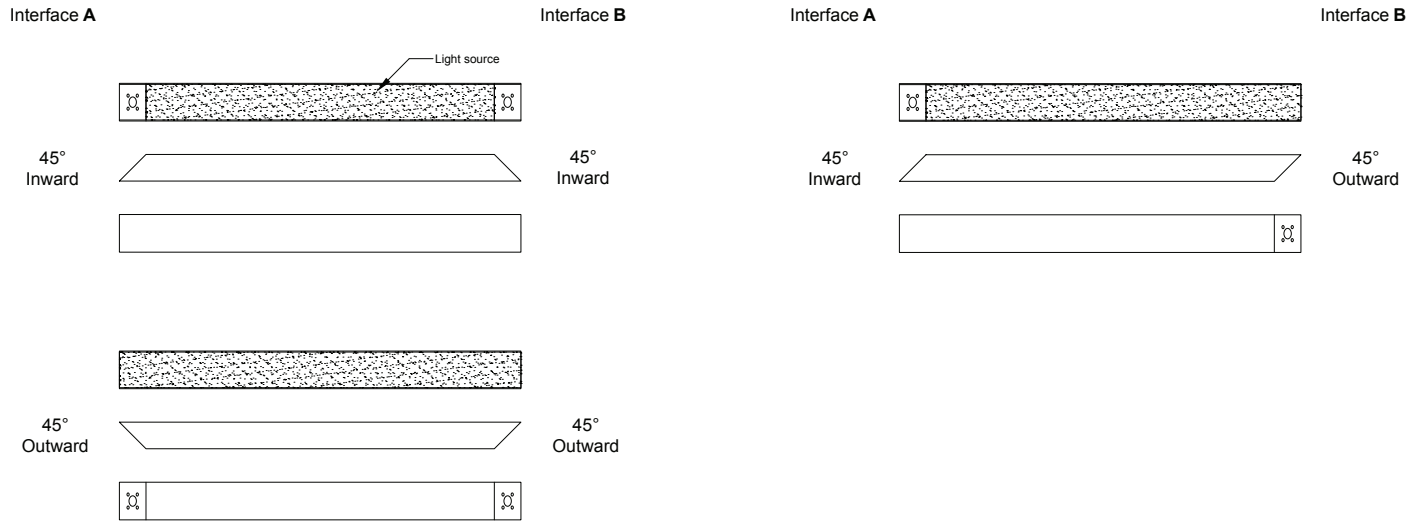

INTERFACE CONFIGURATIONS Note:

Interface Key

45I: 45° Inward – Fixture end mates to a Fractalz BFZ100-R recessed fixture, wall/ceiling junction box or mounting plate at a 45° angle

45O: 45° Outward – Fixture end mates to a Fractalz BFZ100-R recessed fixture, wall/ceiling junction box or mounting plate at a 45° angle