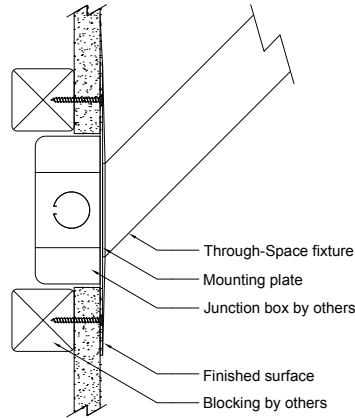

* A standard finish requiring a two step coating process – premium will apply

INTERFACE CONFIGURATIONS Note:

Interface Key

45I: 45° Inward – Fixture end mates to a Fractalz BFZ100-R recessed fixture, wall/ceiling junction box or mounting plate at a 45° angle

45O: 45° Outward – Fixture end mates to a Fractalz BFZ100-R recessed fixture, wall/ceiling junction box or mounting plate at a 45° angle

DRIVER

NOTE: Customer must provide the desired layout of up to three Through-Space fixtures in order for the factory to supply properly matched drivers.

Fractalz Through-Space fixtures are provided with a remote constant voltage driver and surface mount enclosure.

BFZ100-T | *FRACTALZ* GENERAL INFORMATION

Fractalz – 2-1/4" wide recessed flush mount LED luminaire

MOUNTING

Note: BFZ100-R recessed fixtures and junction boxes must be securely mounted to wall or ceiling framing to support cantilevered Through-Space fixtures

Mounting to BFZ100-R recessed fixture

Mounting to BFZ100-MP45 accessory mounting plate