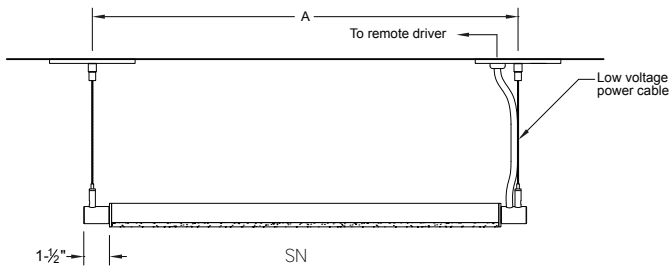

BSS502 | TUBULAR RUN INFORMATION

CABLE CENTER DIMENSIONS

ORDERING CODE	LENGTH A	LENGTH B
2	25-5/8"	24-1/8"
3	36-13/16"	36-5/16"
4	48"	47-1/2"
5	59-3/16"	58-11/16"
6	70-3/8"	69-7/8"
7	81-9/16"	81-1/16"
8	92-3/4"	92-1/4"

RUN CONFIGURATION INFORMATION

ORDERING CODE	DESCRIPTION
SN	Single
ST	Starter
AD	Adder
TR	Terminator

RUN INFORMATION

Side View - Single Fixture Option

Side View - Continuous Option