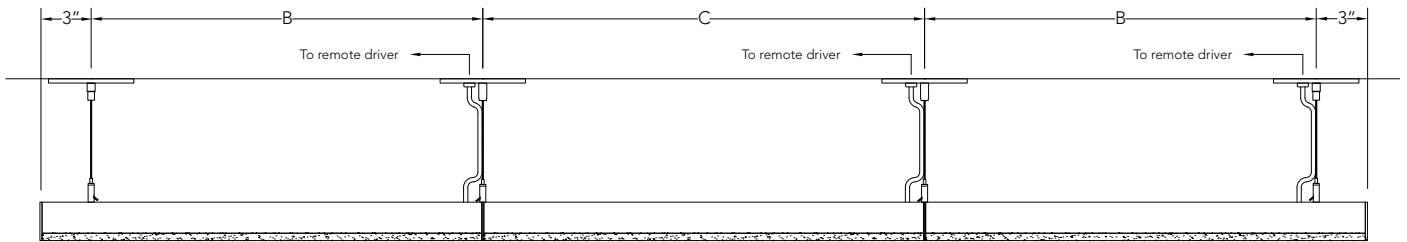

BSS510 | TUBULAR RUN INFORMATION

LENGTH / MOUNTING DIMENSIONS

ORDERING CODE	LENGTH A	LENGTH B	LENGTH C
2	16-1/2"	19-7/16"	22-3/8"
3	27-1/2"	30-7/16"	33-3/8"
4	38-1/2"	41-7/16"	44-3/8"
5	49-1/2"	52-7/16"	55-3/8"
6	60-1/2"	63-7/16"	66-3/8"
7	71-1/2"	74-7/16"	77-3/8"
8	82-1/2"	85-7/16"	88-3/8"

RUN CONFIGURATION INFORMATION

ORDERING CODE	DESCRIPTION
SN	Single
ST	Starter
AD	Adder
TR	Terminator

RUN INFORMATION

Side View - Cable Mount Single Fixture Option

SN

Side View - Cable Mount Continuous Run Option