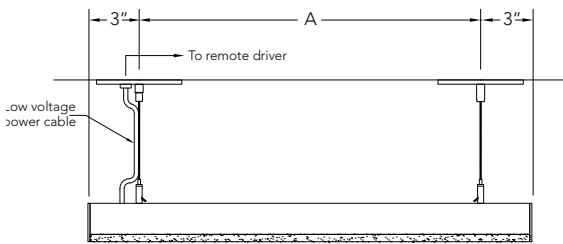

BSS510 | TUBULAR RUN INFORMATION

LENGTH / MOUNTING DIMENSIONS

ORDERING CODE	LENGTH A	LENGTH B	LENGTH C
2	16-1/2"	19-7/16"	22-3/8"
3	27-1/2"	30-7/16"	33-3/8"
4	38-1/2"	41-7/16"	44-3/8"
5	49-1/2"	52-7/16"	55-3/8"
6	60-1/2"	63-7/16"	66-3/8"
7	71-1/2"	74-7/16"	77-3/8"
8	82-1/2"	85-7/16"	88-3/8"

RUN CONFIGURATION INFORMATION

ORDERING CODE	DESCRIPTION
SN	Single
ST	Starter
AD	Adder
TR	Terminator

RUN INFORMATION

Side View - Cable Mount Single Fixture Option

SN

Side View - Cable Mount Continuous Run Option