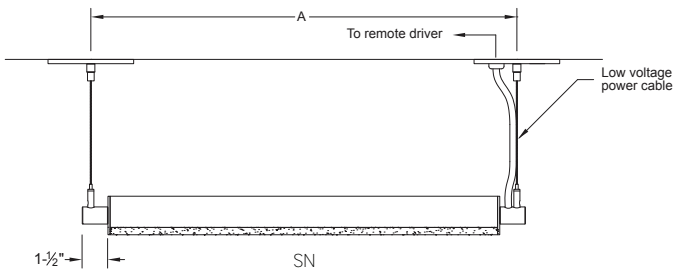

CABLE CENTER DIMENSIONS

ORDERING CODE	LENGTH A	LENGTH B
2	25-1/4"	24-3/4"
3	36-1/4"	35-3/4"
4	47-1/4"	46-3/4"
5	58-1/4"	57-3/4"
6	69-1/4"	68-3/4"
7	80-1/4"	79-3/4"
8	91-1/4"	90-3/4"

RUN CONFIGURATION INFORMATION

ORDERING CODE	DESCRIPTION
SN	Single
ST	Starter
AD	Adder
TR	Terminator

RUN INFORMATION

Side View - Single Fixture Option

Side View - Continuous Option