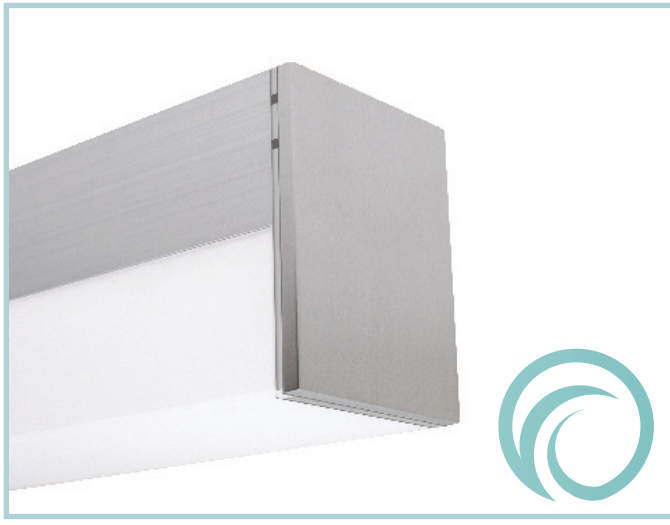

3-1/8" wide rectilinear LED fixture with drop down lens for outdoor application

Project: _____ Type: _____

FEATURES

The BSW215 is a linear LED luminaire for outdoor lighting applications. The 3-1/8" wide extruded aluminum housing is capped by a 2" tall, frosted, three sided lens that produces a wide distribution of diffuse illumination. 1/4" thick machined aluminum end caps finish off the fixture ends.

SPECIFICATIONS

Fixture constructed of an extruded aluminum, extruded, frosted acrylic lens and machined aluminum end caps

Standard finishes as shown below

Available in nominal lengths of 2'-8' single fixtures and continuous runs

Housing provided with a Ø7/8 hole for back feeding

Standard integral 120-277V wet location driver offered with 0-10V dimming or non-dim

Performance data pending lab tests

LEDs available in 3000K, 3500K and 4000K, within a 3 step MacAdam ellipse, all with 80+ CRI typical