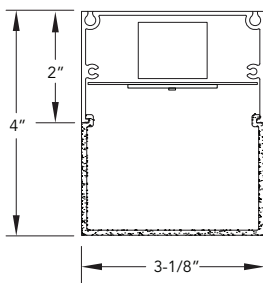

3-1/8" wide rectilinear LED fixture with drop down lens for outdoor application

Project: _____ Type: _____

FEATURES

The BSW215 is a linear LED luminaire for outdoor lighting applications. The 3-1/8" wide extruded aluminum housing is capped by a 2" tall, frosted, three sided lens that produces a wide distribution of diffuse illumination. 1/4" thick machined aluminum end caps finish off the fixture ends.

SPECIFICATIONS

Fixture constructed of an extruded aluminum, extruded, frosted acrylic lens and machined aluminum end caps

Standard finishes as shown below

Available in nominal lengths of 2'-8' single fixtures and continuous runs

Life: 50,000 hours L70

Limited five year warranty

UL and C-UL listed for wet locations

SECTION

BSW215 -

NOMINAL FIXTURE LENGTH*

- 2: 23-3/4"
- 3: 35-1/8"
- 4: 46-5/8"
- 5: 58"
- 6: 69-3/8"
- 7: 80-3/4"
- 8: 92-1/8"

* Actual dimension dependent on run configuration

MOUNTING

ORDERING CODE

DESCRIPTION

SM

SURFACE MOUNT

- Use appropriate fastener through Ø3/16" holes in housing
- Power entry through Ø7/8 hole on the back at an end