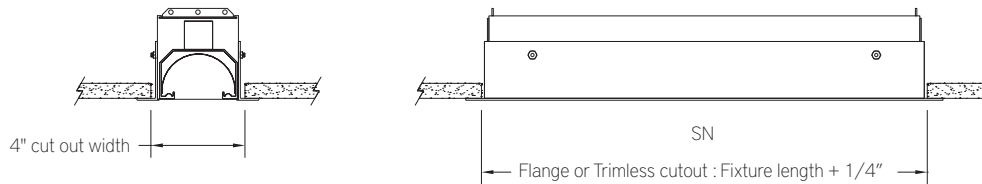

FIXTURE LENGTHS

FIXTURE LENGTHS – FT FLANGE TRIM MOUNTING OPTION

| ORDER CODE | HOUSING LENGTH | | |
|------------|----------------|----------|-----------|
| | SN | ST/TR | AD |
| 22 | 22-19-32" | 22-7/16" | 22-1/4" |
| 36 | 35-21-32" | 35-1/2" | 35-5/16" |
| 49 | 48-31/32" | 48-5/8" | 48-13-16" |
| 62 | 62-1/32" | 61-7/8" | 61-11/16" |
| 71 | 70-25/32" | 70-7/16" | 70-5/8" |
| 84 | 84-1/32" | 83-7/8" | 83-11/16" |

FIXTURE LENGTHS – TL TRIMLESS MOUNTING OPTION

| ORDER CODE | HOUSING LENGTH | | |
|------------|----------------|-----------|-----------|
| | SN | ST/TR | AD |
| 22 | 22-3/8" | 22-3/8" | 22-1/4" |
| 36 | 35-1/2" | 35-13/32" | 35-5/16" |
| 49 | 48-13/16" | 48-3/4" | 48-5/8" |
| 62 | 61-7/8" | 61-25/32" | 61-11/16" |
| 71 | 70-5/8" | 70-17/32" | 70-7/16" |
| 84 | 83-7/8" | 83-25/32" | 83-11/16" |

TO DETERMINE CEILING CUT OUT FOR FLANGE TRIM AND TRIMLESS MOUNTING

Single Fixtures

Continuous Runs